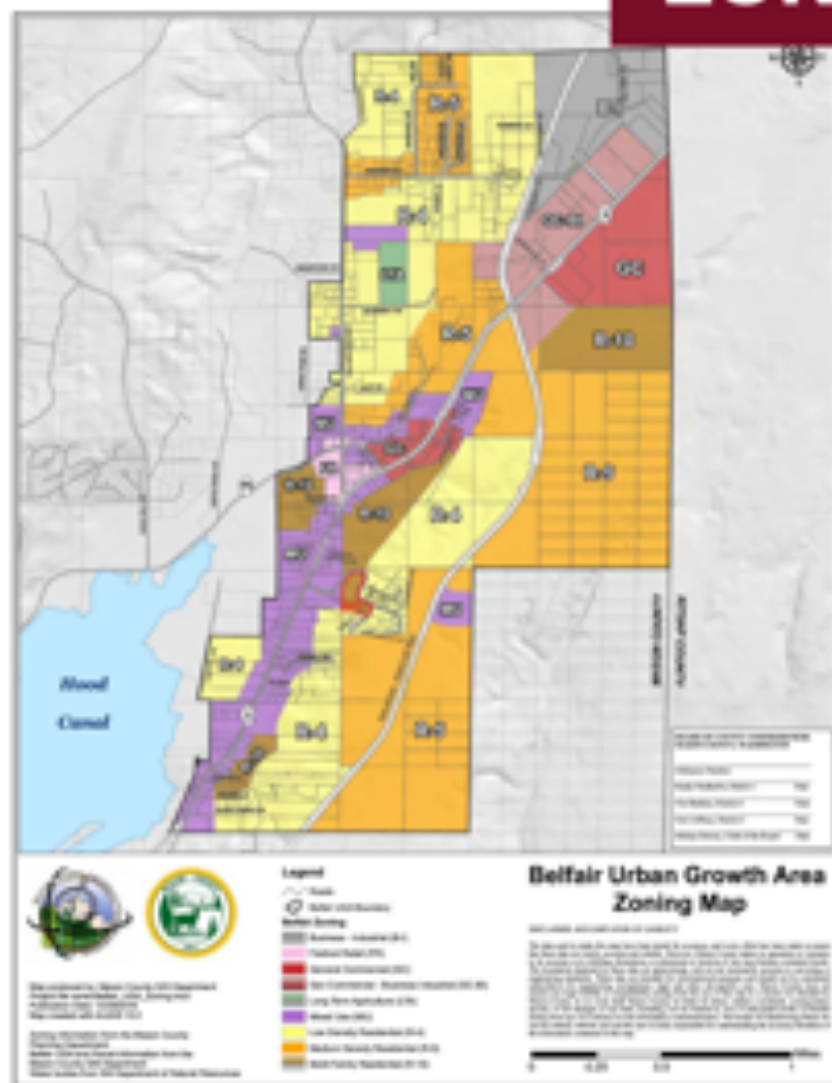

MULTIFAMILY DEVELOPMENT SITE- 80 UNITS 400 NE ROMANCE HILL RD

Belfair, WA 98528

ZONING OVERVIEW