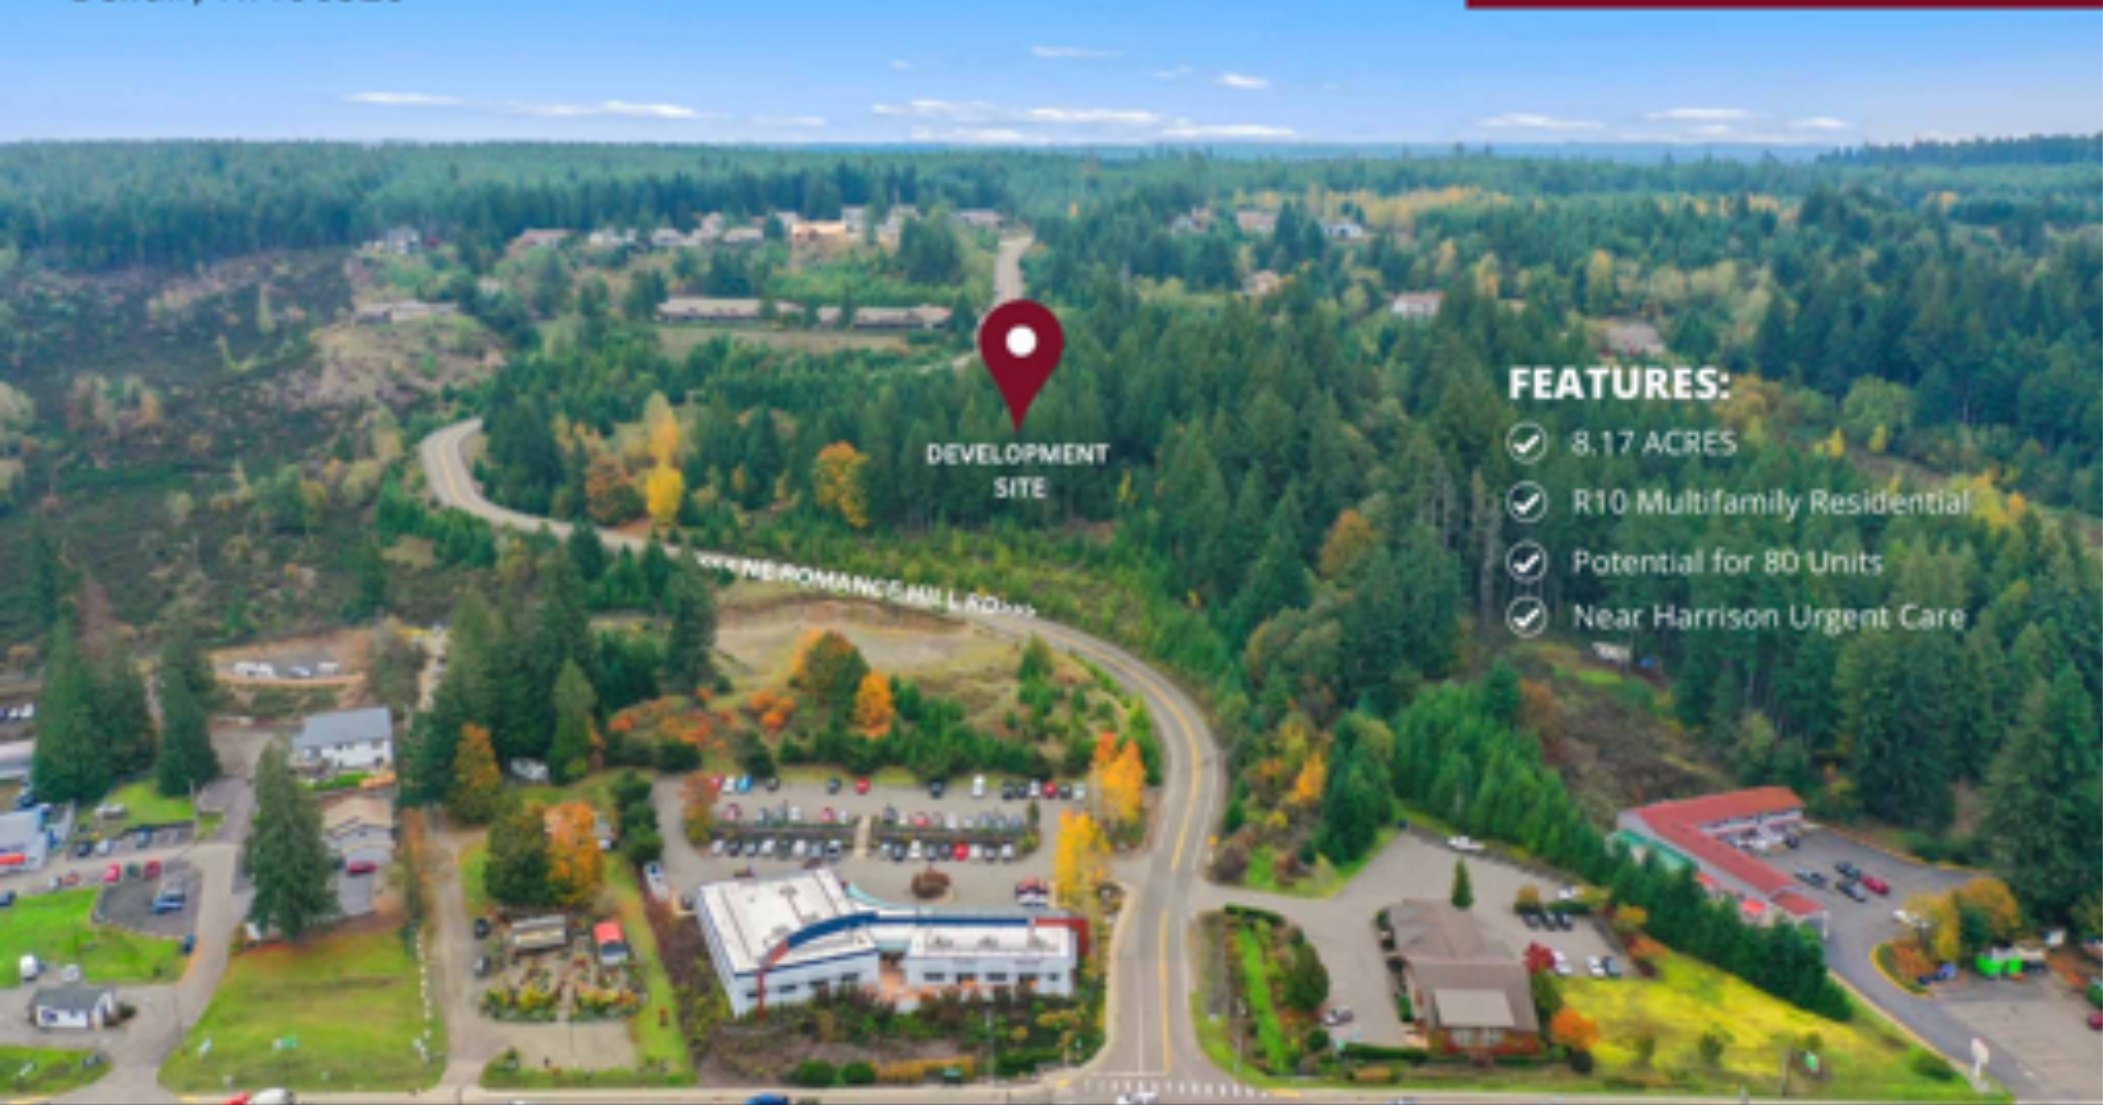

MULTIFAMILY DEVELOPMENT SITE- 80 UNITS 400 NE ROMANCE HILL RD

Belfair, WA 98528

FOR SALE

FEATURES:

- ✓ 8.17 ACRES
- ✓ R10 Multifamily Residential
- ✓ Potential for 80 Units
- ✓ Near Harrison Urgent Care

JCM
SILVERDALE, WA
9351 Bayshore DR NW

CALL FOR AN APPOINTMENT

+360-620-5300

jcmpm.com

jeff@jcmpm.com